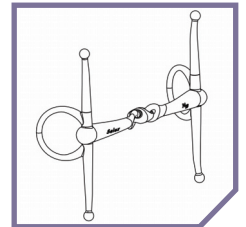

Tranz Angled Lozenge Full Cheek

Available in 14mm (8022-FC) and 16mm (8023-FC)

See Video 

Scan or visit website

Excellent for directional control and tight turns during faster work as the mouthpiece will not slide across the mouth when turning. It is also safer for young horses, especially when introducing to road work, as it should not pull through the mouth in a panic situation. Highly beneficial for children or novice riders who may not be sufficiently experienced in supporting their inside rein. The upper cheeks may be fixed to the cheek pieces with Fulmer Loops in order to stabilise the mouthpiece.

CODE	MOUTHPIECE	THICKNESS	DRESSAGE LEGAL	RING SIZE	4 1/2" 114mm	4 3/4" 120mm	5" 127mm	5 1/4" 133mm	5 1/2" 140mm	5 3/4" 146mm	6" 152mm	6 1/4" 159mm	6 1/2" 165mm
8022-FC	TRANZ	14mm	Y	NA									
8023-FC	TRANZ	16mm	Y	NA									